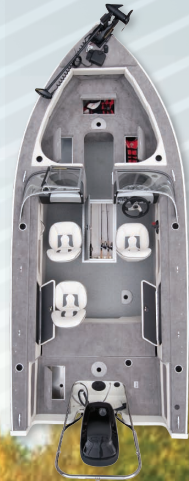

DIVIDED, AERATED LIVEWELL WITH BAIT WELL
Count on Starweld for a top-quality aerated livewell to help you get your catch safely home.

CONVERTIBLE FISHING DECK
The large stern casting deck flips up to provide comfortable seating, giving you the versatility to quickly convert from fishing to cruising and water sports.

FACTORY INSTALLED OPTIONS
Select Starweld models offer a wide range of factory-installed options, including a trolling motor, ski tow, fishing graph and full canvas enclosure.

1674 TL

1600 SC

1600 DC

1700

1800

1900

Some models shown with optional equipment, including trolling motor, graph and ski tow.
See dealer for complete list of options. 1682 TL not pictured.

STARWELD 1900

LEARN MORE AT WWW.STARCRAFTSTARWELD.COM