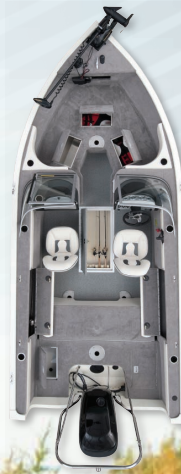

DIVIDED, AERATED LIVEWELL WITH BAIT WELL
Count on Starweld for a top-quality aerated livewell to help you get your catch safely home.

CONVERTIBLE FISHING DECK
The large stern casting deck flips up to provide comfortable seating, giving you the versatility to quickly convert from fishing to cruising and water sports.

FACTORY INSTALLED OPTIONS
Select Starweld models offer a wide range of factory-installed options, including a trolling motor, ski tow, fishing graph and full canvas enclosure.

1674 TL

1600 SC

1600 DC

1700

1800

1900

Some models shown with optional equipment, including trolling motor, graph and ski tow.
See dealer for complete list of options. 1682 TL not pictured.

STARWELD 1900

LEARN MORE AT WWW.STARCRAFTSTARWELD.COM