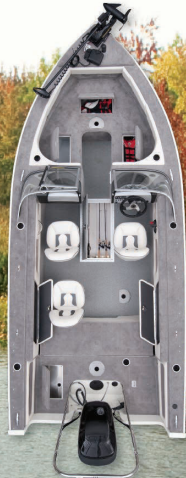

DIVIDED, AERATED LIVEWELL WITH BAIT WELL
Count on Starweld for a top-quality aerated livewell to help you get your catch safely home.

CONVERTIBLE FISHING DECK
The large stern casting deck flips up to provide comfortable seating, giving you the versatility to quickly convert from fishing to cruising and water sports.

FACTORY INSTALLED OPTIONS
Select Starweld models offer a wide range of factory-installed options, including a trolling motor, ski tow, fishing graph and full canvas enclosure.

1674 TL

1682 TL

1600 SC

1600 SC PRO

1600 DC

1600 DC PRO

1700

1800

1900

2000

Some models shown with optional equipment, including trolling motor, graph and ski tow.
See dealer for complete list of options.

STARWELD 1900

LEARN MORE AT WWW.STARCRAFTSTARWELD.COM

2012 SPECIFICATIONS

	1674 TL	1682 TL	1600 SC	1600SCPRO	1600 DC	1600DCPRO	1700	1800	1900	2000
Length	16' 4"	16' 6"	16' 6"	16' 6"	16' 6"	16' 6"	16' 6"	17' 6"	18' 6"	19' 6"
Beam	73"	82"	82"	82"	82"	82"	90"	90"	94"	97"
Interior Depth	20"	24"	24"	25"	24"	25"	27"	27"	27"	31"
Transom Width	70"	81"	81"	81"	81"	81"	90"	90"	92"	92"
Transom Height	20"	20"	20"	20"	20"	20"	20"	20"	20"	25"
Dry Weight (Lbs.)	655	865	865	865	925	995	1,075	1,175	1,390	1,500
Maximum Persons	6	5	5	6	5	6	6	6	7	8
Maximum Cap. (Lbs.)	1,215	1,475	1,475	1,475	1,475	1,475	1,410	1,625	1,700	1,950
Maximum H.P.	50	60	75	75	75	75	115	140	150	175
Fuel Capacity (Gal.)	N/A	13	13	13	13	13	30	30	37	37
Aluminum Gauge	.100"	.100"	.100"	.100"	.100"	.100"	.100"	.100"	.100"	.100"
Length on Trailer	20' 6"	20' 6"	20' 6"	18' 4"	20' 6"	18' 4"	21' 6"	21' 6"	21' 6"	21' 6"