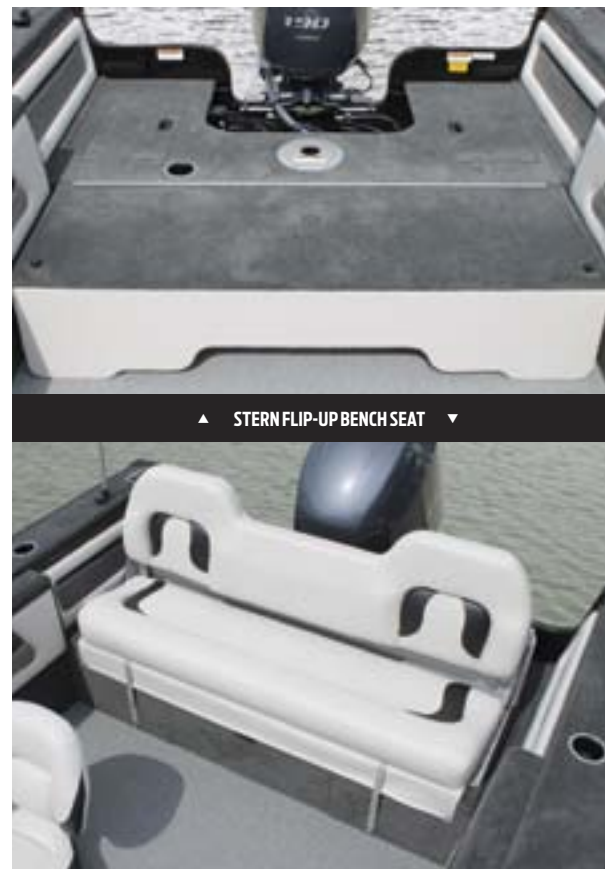

FLIP-UP BENCH CONVERTED FOR FISHING

CONVERTIBLE BOW AND STERN SEATS allow you to quickly go from leisure to fishing.

INJECTION FLOTATION FOAM On a Starweld foam is injected, not poured, between the floor and hull – filling all air pockets. This provides greater strength and buoyancy and reduces noise.

STANDARD FEATURES

- All-welded construction with lifetime warranty
- Heavy .100 gauge one-piece hull
- Automotive-inspired consoles with speedometer, tachometer, voltmeter and fuel gauge
- Large bow casting platforms
- Large, durable full-vinyl bow and casting platforms (2000 Pro DC, 1800 Pro DC, 1600 Pro DC, 1600 Pro SC)
- Stern flip-up bench seat (2000 DC, 1900 DC, 1800 DC, 1700 DC)
- Premium wood-free fishing seats
- 30-gallon aerated bow livewell (2000 Pro DC)
- 25-gallon aerated livewell with bait bucket (1600 Pro DC, 1600 DC, 1600 SC, 1682 TL, 1674 TL)
- 12-gallon aerated bow livewell & 17-gallon stern livewell (1900 DC)
- 15-gallon aerated bow livewell & 13-gallon stern livewell (1800 DC, 1700 DC)
- AM/FM stereo with J-port (NA on TL models)
- Hydraulic steering (2000 Pro DC, 2000 DC, 1900 DC)
- 24-volt wiring (2000 Pro DC, 2000 DC, 1900 DC)