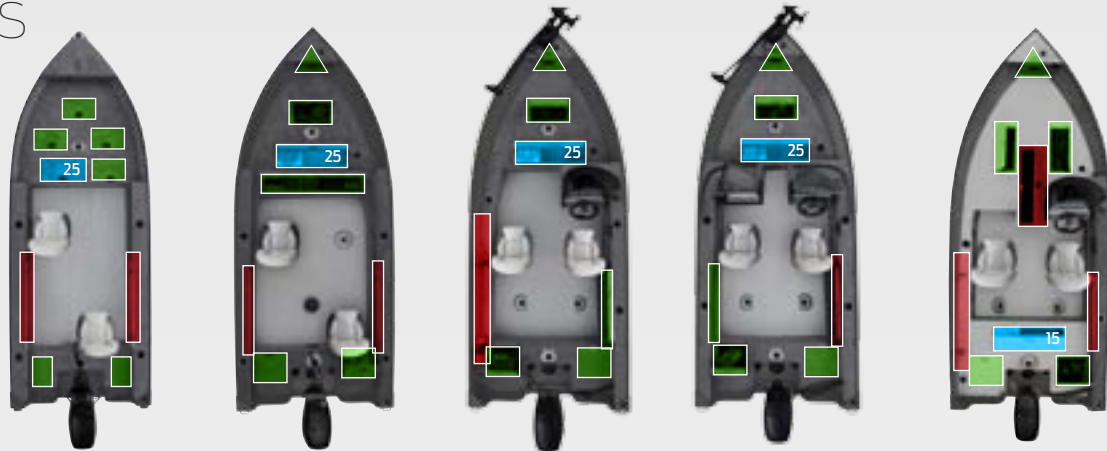

2013 SPECIFICATIONS

ROD STORAGE STORAGE LIVEWELL (CAPACITY)

	1674 TL	1682 TL	1600 SC	1600 DC	1600 PRO SC
Length	16'4"	16'6"	16'6"	16'6"	16'6"
Beam	73"	82"	82"	82"	82"
Interior Depth	20"	24"	24"	24"	25"
Transom Width	70"	81"	81"	81"	81"
Transom Height	20"	20"	20"	20"	20"
Dry Weight (Lbs.)	655	865	865	925	865
Maximum Persons	6	5	5	5	6
Maximum Cap. (Lbs.)	1,215	1,475	1,475	1,475	1,475
Seats	2	2	2	2	2
Maximum H.P.	50	60	75	75	75
Fuel Capacity (Gal.)	NA	13	13	13	13
Aluminum Gauge	.100"	.100"	.100"	.100"	.100"
Length on Trailer	20'6"	20'6"	20'6"	20'6"	18'4"
Scan the code to learn more about each Starweld model