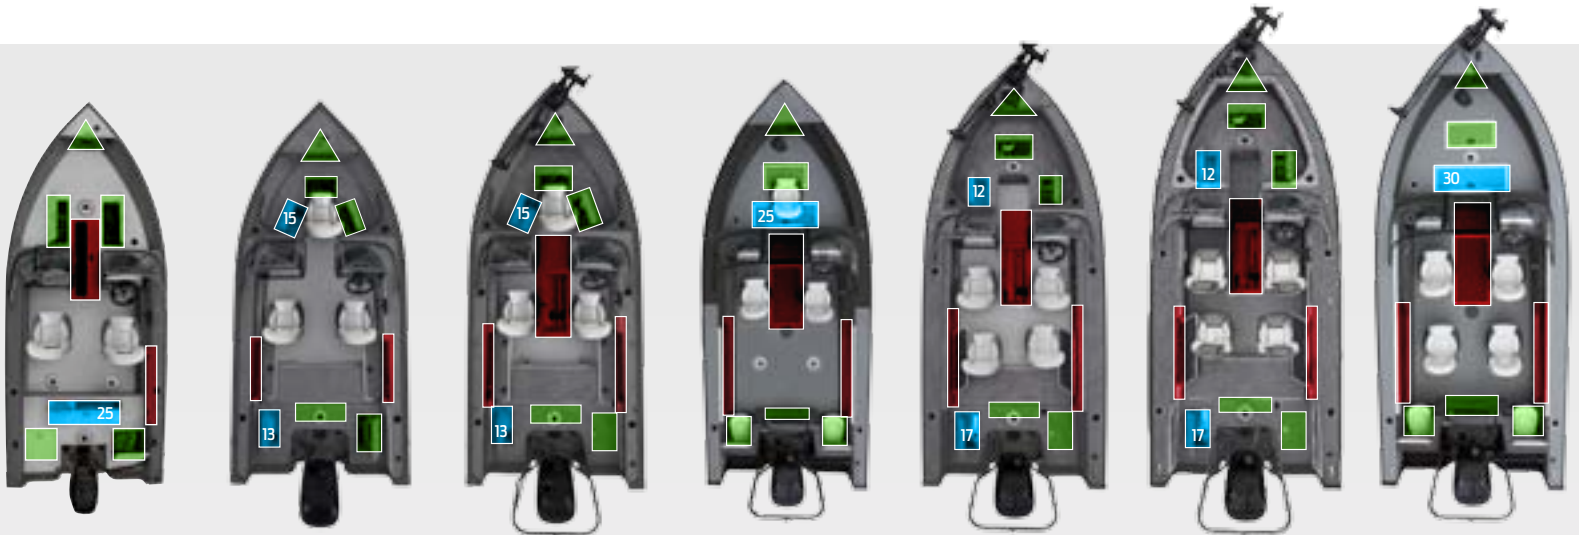

SONAR UNIT

HYDRAULIC TILT STEERING

SKI TOW

POPULAR OPTIONS

- Trolling motor
- Hydraulic tilt steering (1800 Pro DC, 1800 DC)
- Sonar unit
- Depth gauge
- 2-bank battery charger
- Swim platform (NA on TL models)
- Ski tow
- Snap-in carpet
- Additional fishing seat
- Snap-on mooring cover
- Fisherman's top with visor (NA on TL models)
- Fisherman's top with side curtains (NA on TL models)
- Side curtains
- Aft curtains (NA on TL models)
- Walk-thru curtains (NA on TL models)
- Bow cover (NA on TL models)

1600PRODC	1700DC	1800DC	1800PRODC	1900DC	2000DC	2000PRODC
16'6"	16'6"	17'6"	17'6"	18'6"	19'6"	19'6"
82"	90"	90"	90"	94"	97"	97"
25"	27"	27"	27"	27"	31"	31"
81"	90"	90"	90"	92"	92"	92"
20"	20"	20"	25"	20"	25"	25"
995	1,075	1,175	1,175	1,390	1,500	1,500
6	6	6	6	7	8	8
1,475	1,410	1,625	1,625	1,700	1,950	1,950
2	2	2	5 (3 fishing, 2 jump)	3	4	6 (4 fishing, 2 jump)
75	115	150	150	150	175	175
13	27	27	27	37	37	37
.100"	.100"	.100"	.100"	.100"	.100"	.100"
18'4"	21'6"	21'6"	21'6"	21'6"	21'6"	21'6"